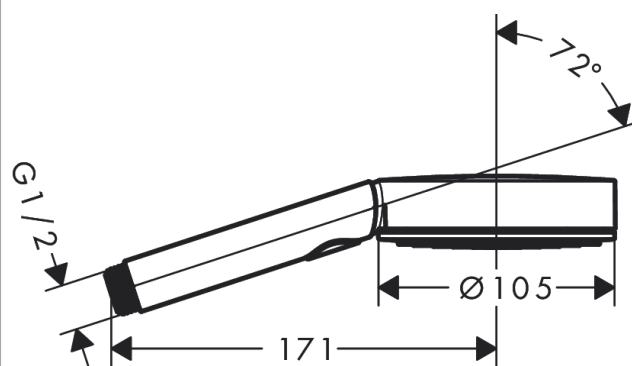

##### product features

- shower head size: 105 mm
- spray type: PowderRain, IntenseRain, MonoRain
- convenient diversion via Select button
- spray disc surface: graphite
- maximum flow rate at 3 bar: 8,5 l/min
- flow rate Mono spray (at 3 bar): 8 l/min
- flow rate Rain spray (at 3 bar): 8,2 l/min
- minimum flow pressure: 1,5 bar
- with internal water conduction
- rinseable screen insert
- connection thread G 1/2
- connection dimension: DN15

#### Scale drawing