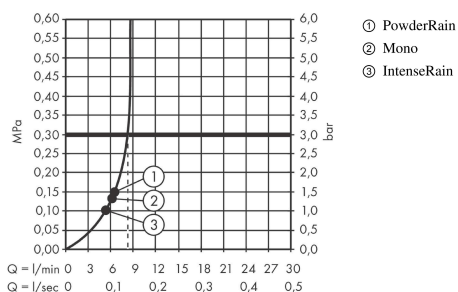

Flowchart

The consumption was measured in combination with the appropriate fittings (thermostat/mixer/ in-wall valve) to reflect actual application in practice.